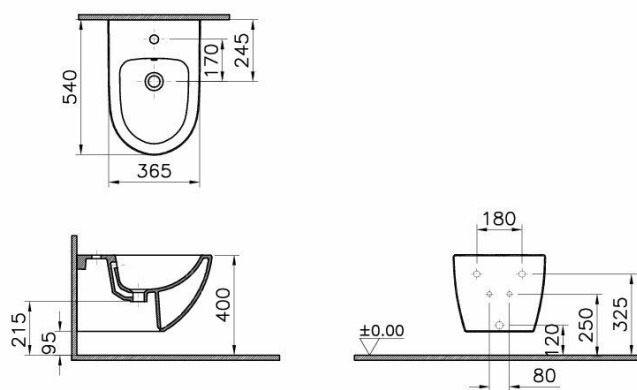

Name	Sento Bidet Sospeso
Collection	Sento
Colore	Bianco
Designer	VitrA Design Team
Formato	54 cm
Opzioni foro rubinetteria	Con foro per rubinetto
Certificato	CE
Segmento	Centro

Product Code: 4338B003-1046

Description

Foro Rubinetto, Troppo Pieno, Bianco

4338XXXX-0288

VitrA reserves the right to make changes in products and technical details without prior notice.

All drawings contain the necessary measurements which are subject to standard tolerances. For exact measurements, in particular for customized installation scenarios, it can only be taken from the finished ceramic product.